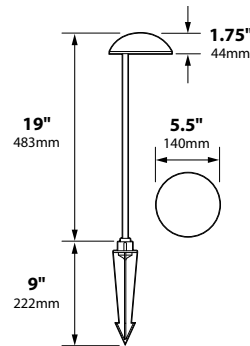

**SOCKET:** Single contact bayonet, brass nickel plated lamp socket screw shell (Ba15s); double contact bayonet base (Ba15d) for 120v, both with 200°C silicone lead wires

**WIRING:** Black 3 foot 18/2 zip cord from base of fixture (12v only)

For 25 foot 16/2 fixture lead wire add -25F to catalog number.

120v standard wiring

**CONNECTION:** FA-05 Quick Connector (not supplied) from fixture to main cable (12/2, 10/2 or 8/2 only) 12v only

**MOUNTING:** FA-03 black 9" ABS stake, tapped 1/2" NPS

## ORDERING INFORMATION

CATALOG NO.	DESCRIPTION	LAMP	SHIP WEIGHT
PL-05-BLT	Cast Aluminum 5.5" Mushroom	18w S8 #1141	2.0 lbs.
PL-05-BRS	Cast Brass 5.5" Mushroom	18w S8 #1141	3.0 lbs.

### PL-05

Half Spread Photometrics  
10 ft. (3.0m) diameter