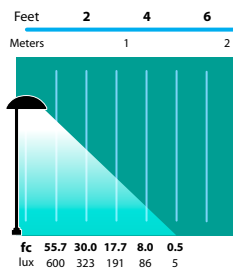

LIGHT DISTRIBUTIONS AND PHOTOMETRICS

PL-05

Half Spread Photometrics
10 ft. (3.0m) diameter

JOB INFORMATION

Type: _____ Date: _____

Job Name: _____

Cat. No.: _____

Lamp(s): _____

Specifier: _____

Contractor: _____

Notes: _____

FOCUS INDUSTRIES INC.
25301 COMMERCENTRE DRIVE
LAKE FOREST, CA 92630

www.focusindustries.com
sales@focusindustries.com
(949) 830-1350 • FAX (949) 830-3390

Black Texture (Standard)	Antique Verde	Bronze Texture	Camel	White Texture	Hunter Texture	Rust	Weathered Iron	Weathered Brown	Stucco	Rubbed Verde	Chrome Powder	Terra Cotta	Acid Rust	Acid Verde	Black Acid Treatment
-BLT	-ATV	-BRT	-CAM	-WTX	-HTX	-RST	-WIR	-WBR	-STU	-RBV	-CPR	-TRC	-BAR/CAR	-BAV/CAV	-BAT