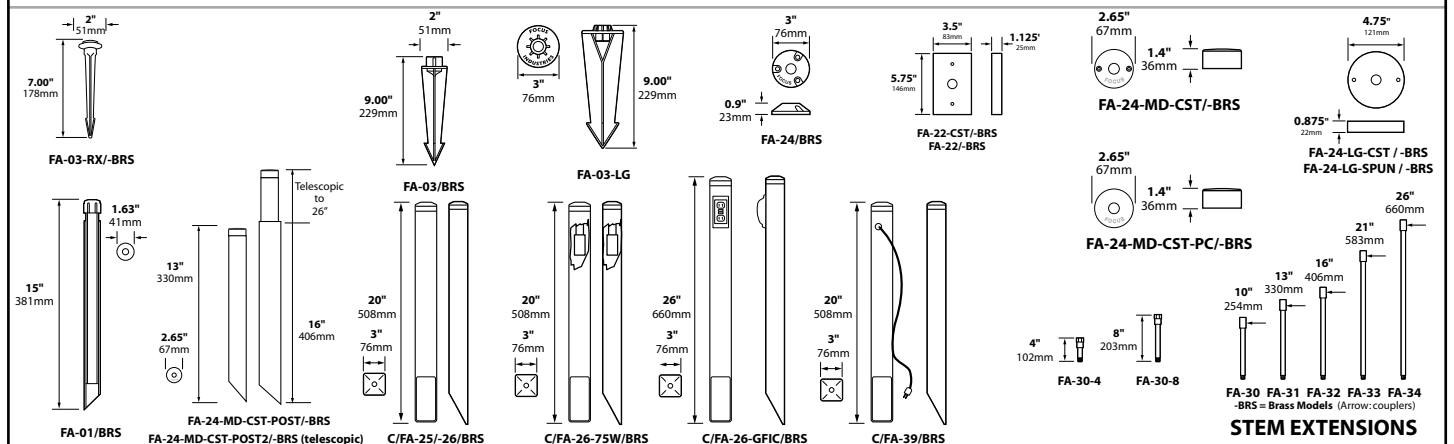

MOUNTING ACCESSORIES